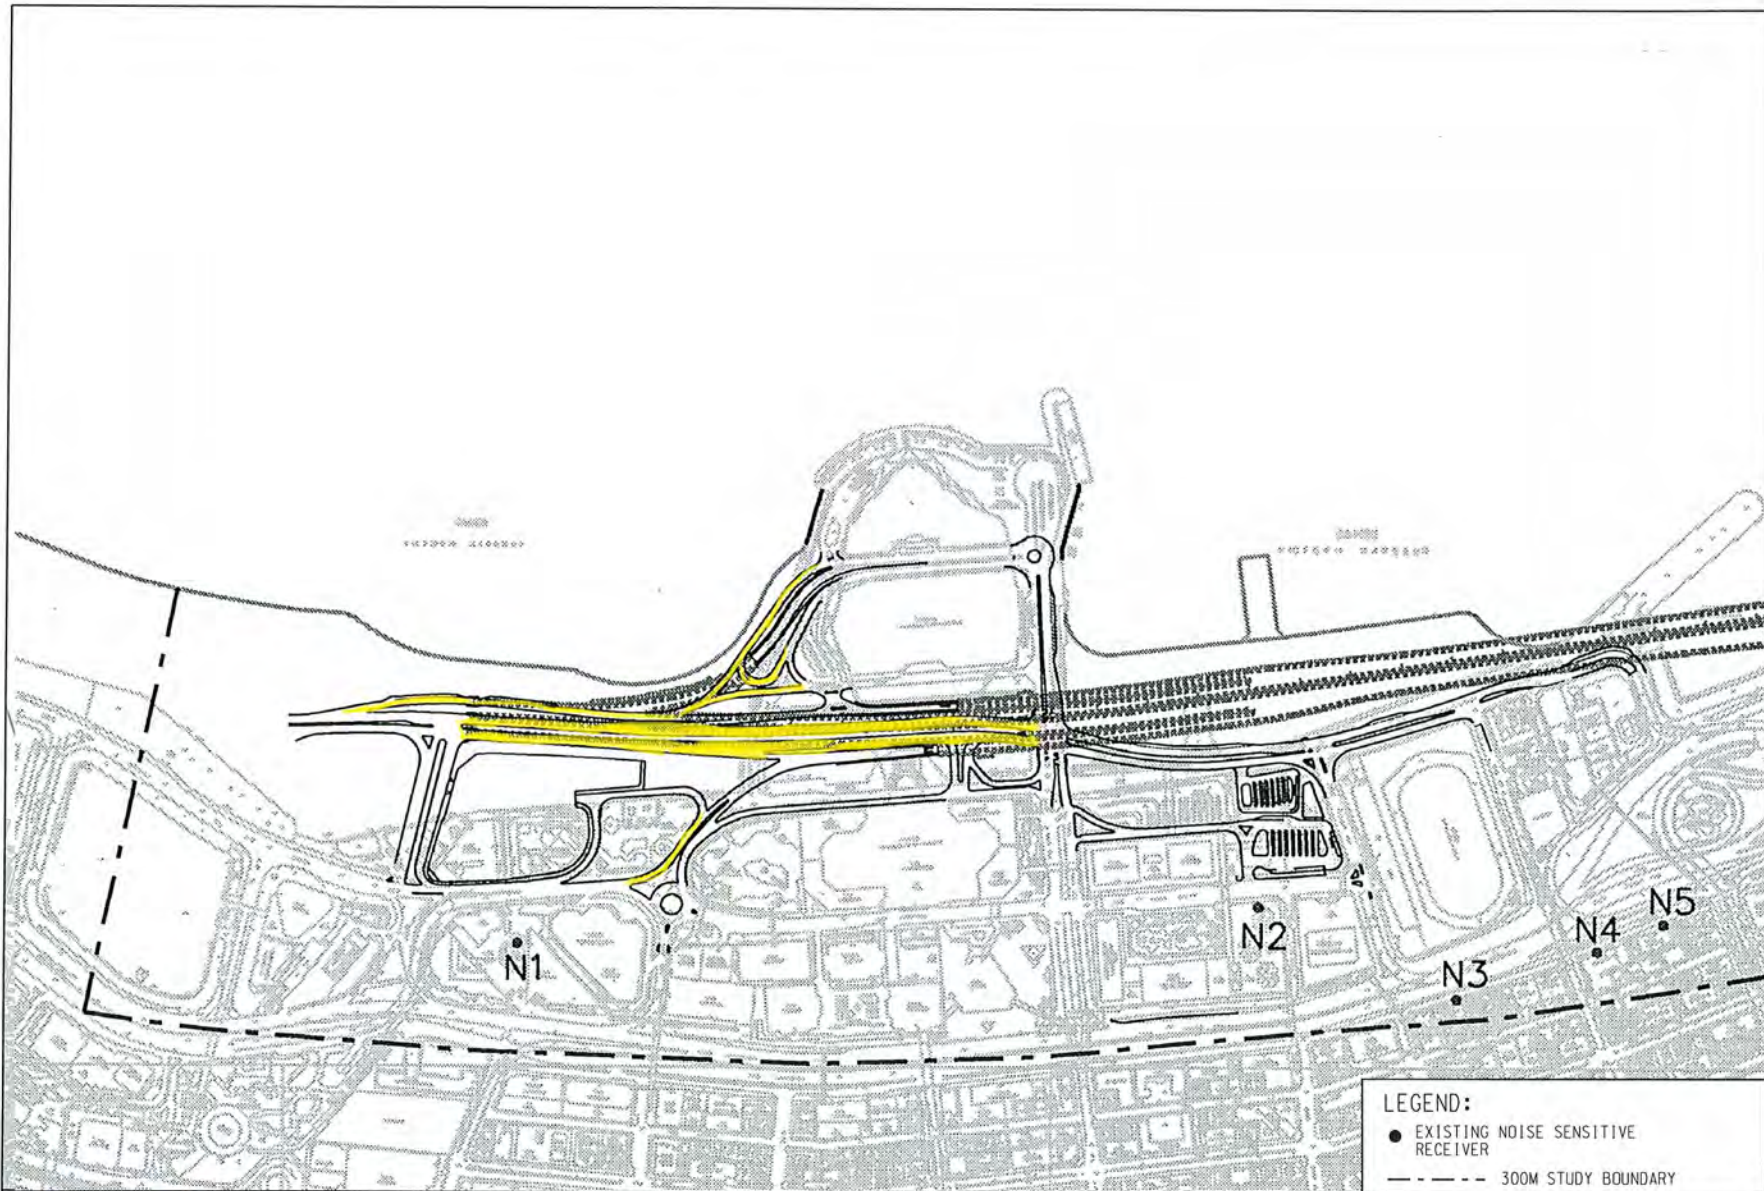

Legend

● Noise Monitoring Station

■ Air Monitoring Station

LOCATIONS OF AIR QUALITY AND NOISE MONITORING STATIONS

ASRs	Location	Land Use	No. of Floors
A25	Police Headquarters	G/IC	7
A26	HK Academy for Performing Arts (Office/Performance Hall)	G/IC	9
A27	Arts Centre	G/IC	10
A28	Citic Tower	Commercial	42
A29	Servicemen's Guides Association	Commercial	3
A30	HK Academy for Performing Arts (Open Space)	G/IC	9
A31	Shui On Centre	Commercial	34
A32	Hong Kong Convention & Exhibition Centre (HKCEC)	Commercial	46
A33	Pedestrian plaza	Recreation	0
A34	HKCEC Extension	Commercial	8
A35	Great Eagle Centre	Commercial	27
A36	Causeway Centre	Residential	42
A37	Wanchai Swimming Pool	Recreation	3
A38	Wanchai Sports Ground	Recreation	0
A39	SPCA	G/IC	6
A40	Gloucester Road 169-170	Residential	12
A41	Gloucester Road 210	Residential	18
A42	Gloucester Road 226	Residential	22
A43	Elizabeth House	Residential	21
A70	Central Government Complex	G/IC	N/A
A71	New G/IC site south and east of CITIC Tower	G/IC	20
A73	Waterfront related commercial and leisure uses	Recreation	N/A
A76	Open space at the west of HKCEC	Recreation	N/A
A81	Waterfront related commercial and leisure uses	Commercial	N/A
A99	On Highway for Inaka Location	Other use	N/A

LEGEND:
 --- 500m STUDY BOUNDARY

Locations of Representative Air Sensitive Receivers

LOCATIONS OF REPRESENTATIVE NOISE SENSITIVE RECEIVERS