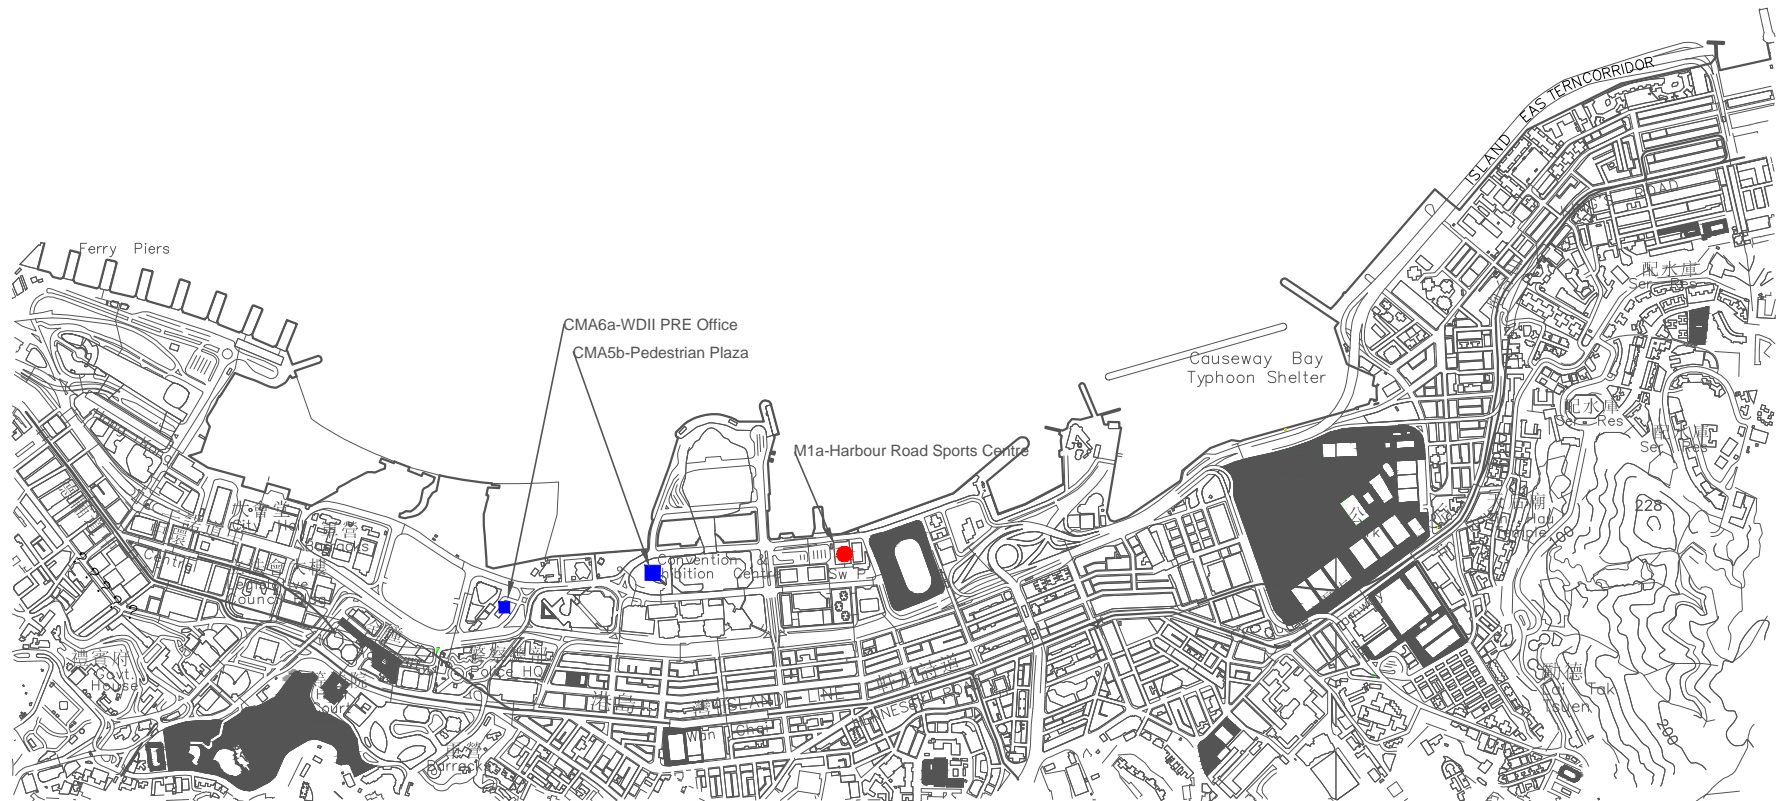

Legend

● Noise Monitoring Station

■ Air Monitoring Station

LOCATIONS OF AIR QUALITY AND NOISE MONITORING STATIONS

ASRs	Location	Land Use	No. of Floors
A25	Police Headquarters	G/IC	7
A26	HK Academy for Performing Arts (Office/Performance Hall)	G/IC	9
A27	Arts Centre	G/IC	10
A28	Citic Tower	Commercial	42
A29	Servicemen's Guides Association	Commercial	3
A30	HK Academy for Performing Arts (Open Space)	G/IC	9
A31	Shui On Centre	Commercial	34
A32	Hong Kong Convention & Exhibition Centre (HKCEC)	Commercial	46
A33	Pedestrian plaza	Recreation	0
A34	HKCEC Extension	Commercial	8
A35	Great Eagle Centre	Commercial	27
A36	Causeway Centre	Residential	42
A37	Wanchai Swimming Pool	Recreation	3
A38	Wanchai Sports Ground	Recreation	0
A39	SPCA	G/IC	6
A40	Gloucester Road 169-170	Residential	12
A41	Gloucester Road 210	Residential	18
A42	Gloucester Road 226	Residential	22
A43	Elizabeth House	Residential	21
A70	Central Government Complex	G/IC	N/A
A71	New G/IC site south and east of CITIC Tower	G/IC	20
A73	Waterfront related commercial and leisure uses	Recreation	N/A
A76	Open space at the west of HKCEC	Recreation	N/A
A81	Waterfront related commercial and leisure uses	Commercial	N/A
A99	On Highway for Inaka Location	Other use	N/A

LEGEND:
 --- 500m STUDY BOUNDARY

Locations of Representative Air Sensitive Receivers

LOCATIONS OF REPRESENTATIVE NOISE SENSITIVE RECEIVERS