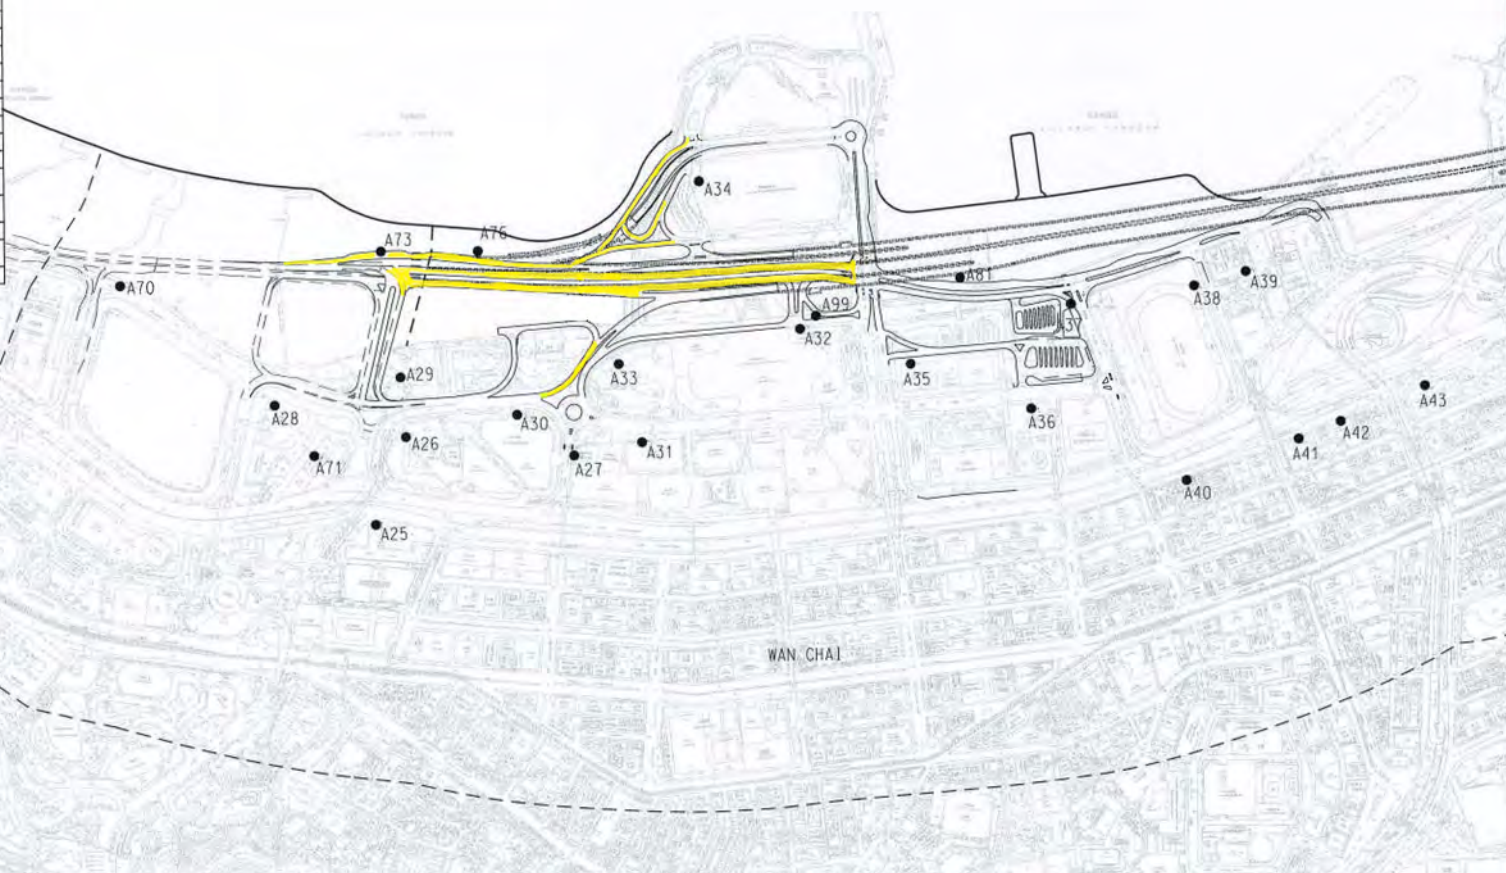

Legend

● Noise Monitoring Station

■ Air Monitoring Station

LOCATIONS OF AIR QUALITY AND NOISE MONITORING STATIONS

ASRs	Location	Land Use	No. of Floors
A25	Police Headquarters	G/IC	7
A26	HK Academy for Performing Arts (Office/Performance Hall)	G/IC	9
A27	Arts Centre	G/IC	10
A28	Citic Tower	Commercial	42
A29	Servicemen's Guides Association	Commercial	3
A30	HK Academy for Performing Arts (Open Space)	G/IC	9
A31	Shui On Centre	Commercial	34
A32	Hong Kong Convention & Exhibition Centre (HKCEC)	Commercial	46
A33	Pedestrian plaza	Recreation	0
A34	HKCEC Extension	Commercial	8
A35	Great Eagle Centre	Commercial	27
A36	Causeway Centre	Residential	42
A37	Wanchai Swimming Pool	Recreation	3
A38	Wanchai Sports Ground	Recreation	0
A39	SPCA	G/IC	6
A40	Gloucester Road 169-170	Residential	12
A41	Gloucester Road 210	Residential	18
A42	Gloucester Road 226	Residential	22
A43	Elizabeth House	Residential	21
A70	Central Government Complex	G/IC	N/A
A71	New G/IC site south and east of CITIC Tower	G/IC	20
A73	Waterfront related commercial and leisure uses	Recreation	N/A
A76	Open space at the west of HKCEC	Recreation	N/A
A81	Waterfront related commercial and leisure uses	Commercial	N/A
A99	On Highway for Inaka Location	Other use	N/A

LEGEND:
 --- 500m STUDY BOUNDARY

Locations of Representative Air Sensitive Receivers

LOCATIONS OF REPRESENTATIVE NOISE SENSITIVE RECEIVERS